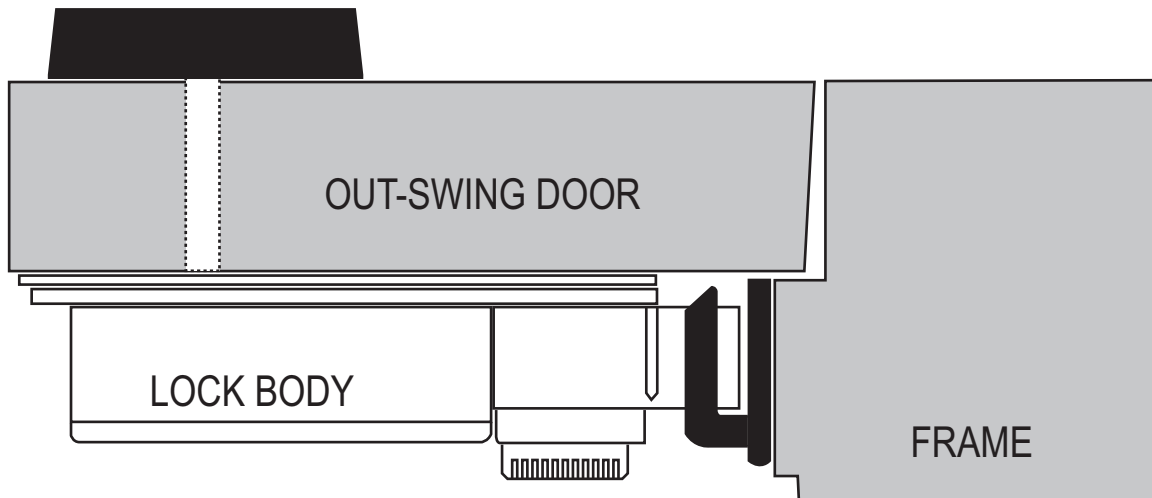

KEYPAD

OUT-SWING DOOR

LOCK BODY

#2 STRIKE

FRAME